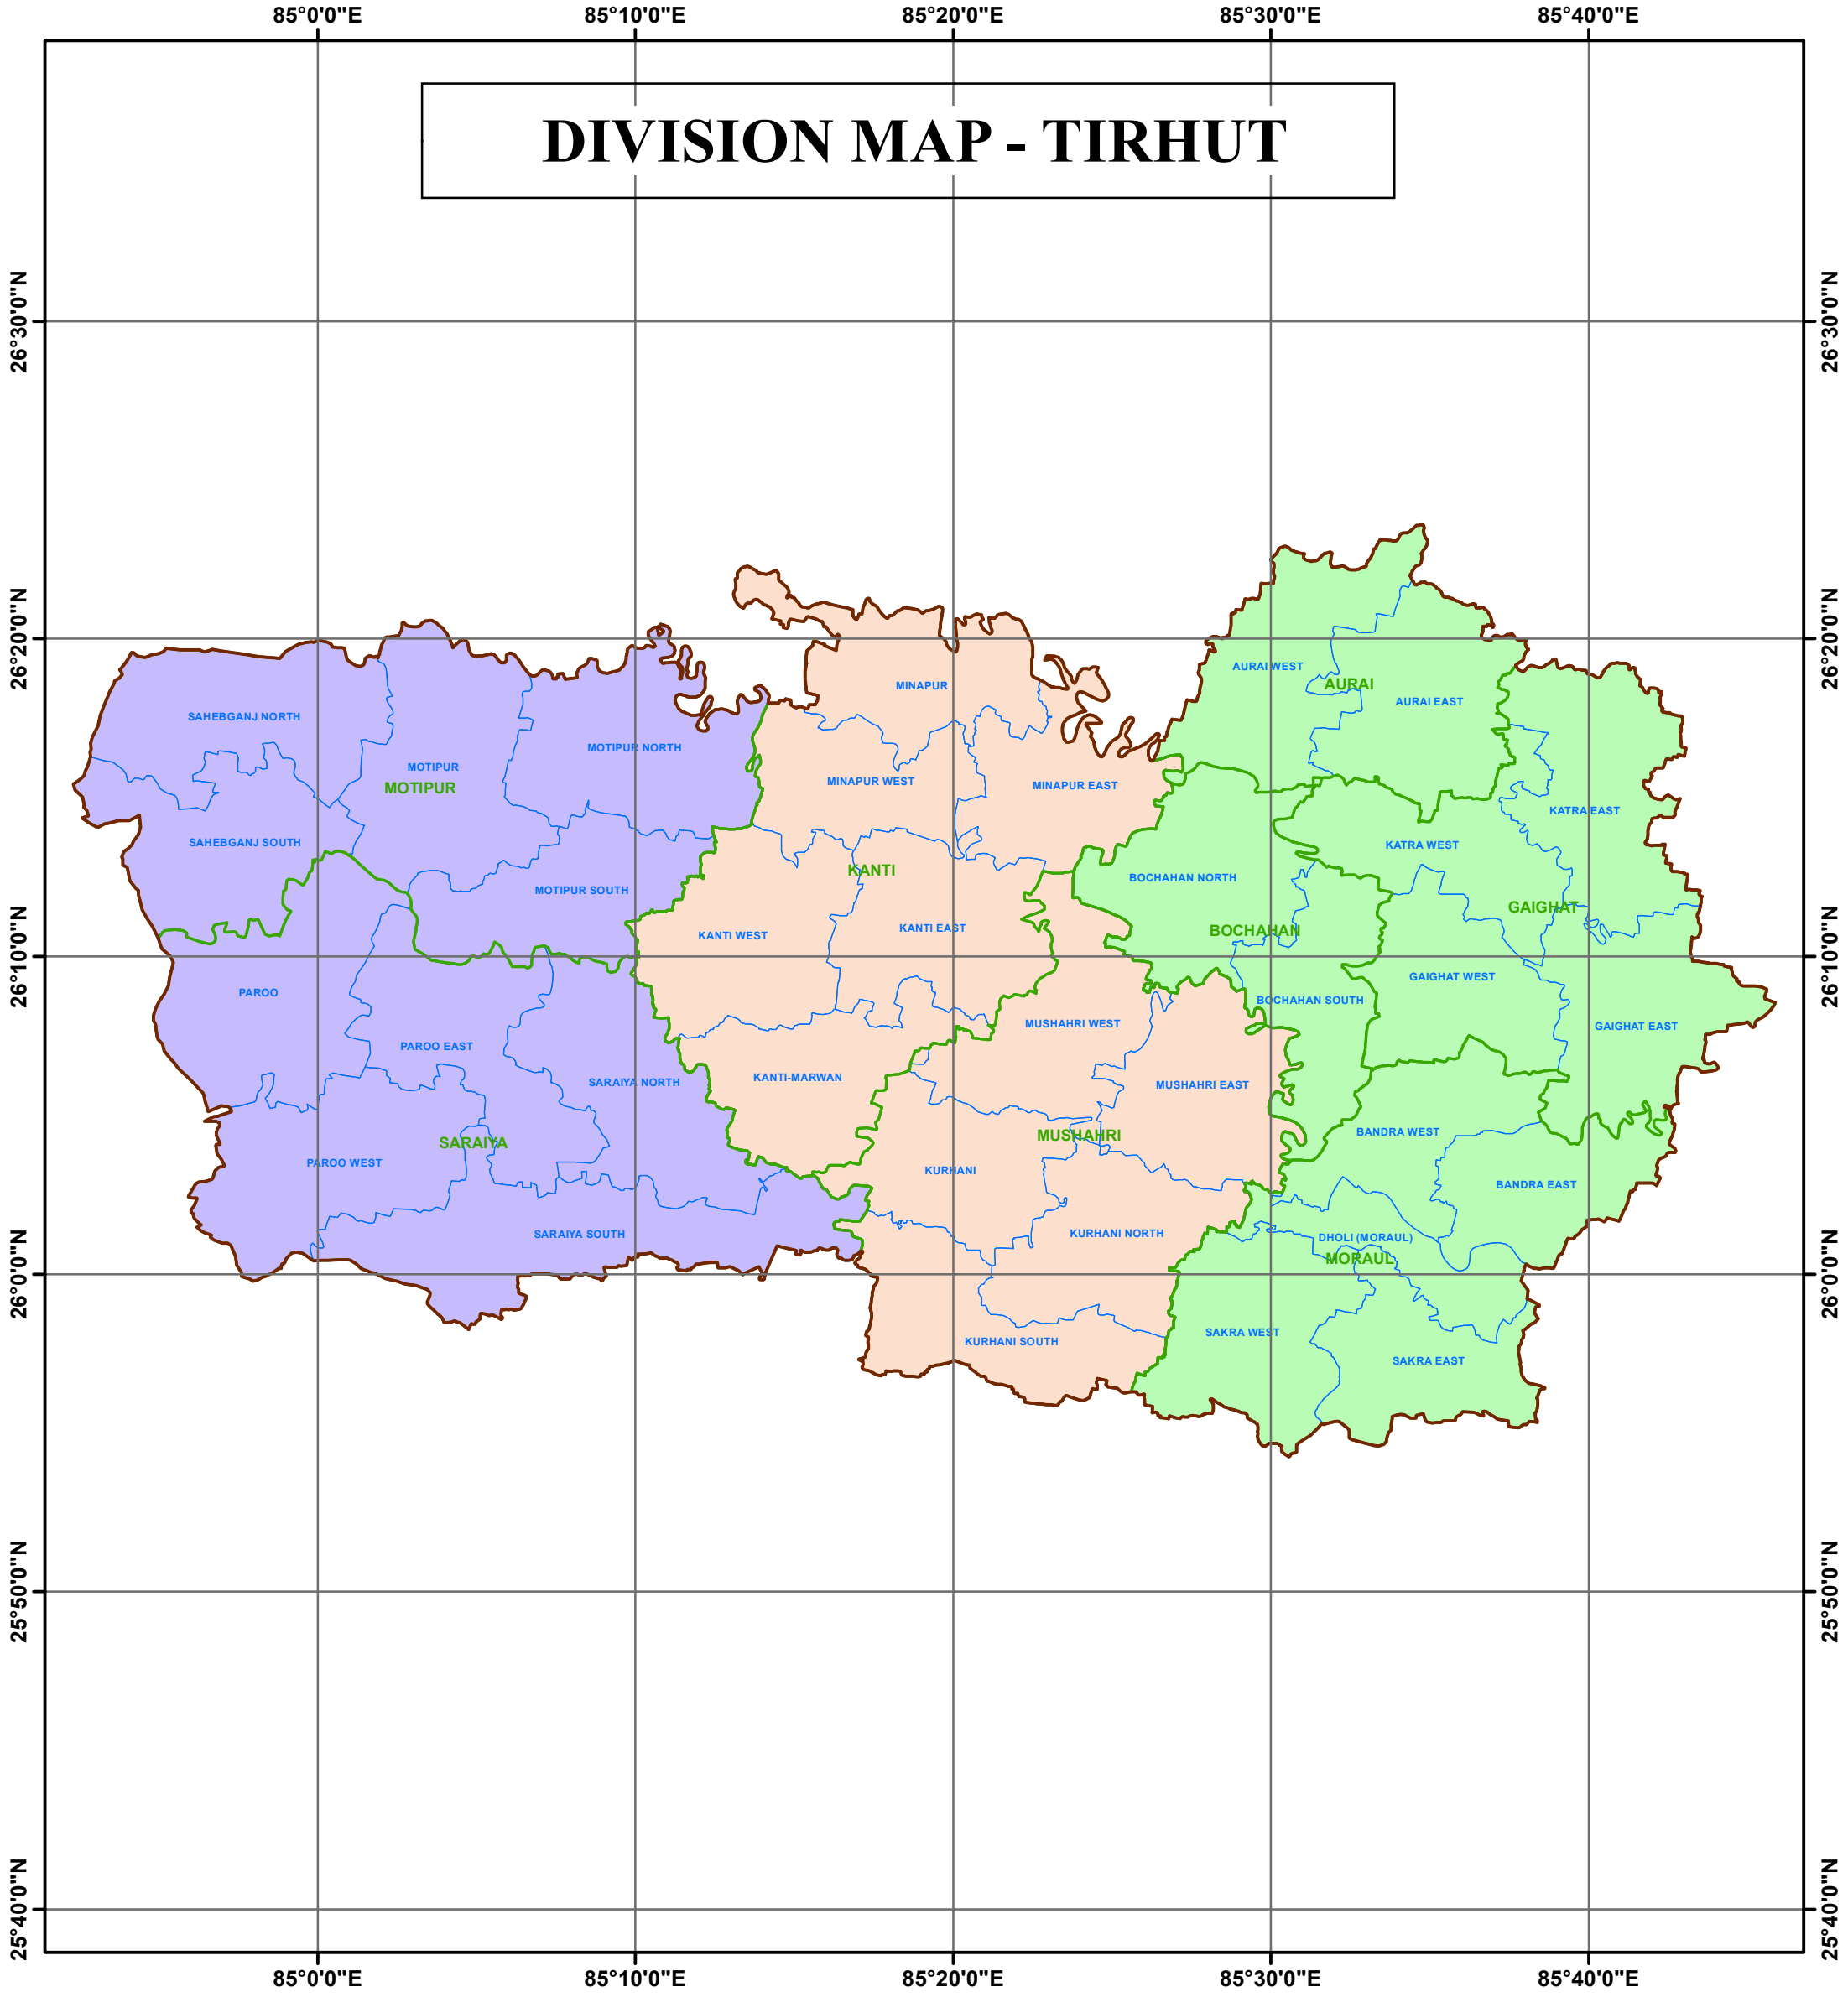

DIVISION MAP - TIRHUT

INDEX MAP

1:370,000

Kilometers

Legend

-  DIVISION BOUNDARY
-  BEAT BOUNDARY (8)
-  SUB-BEAT BOUNDARY (34)

RANGE

-  MUZAFFARPUR EAST
-  MUZAFFARPUR WEST
-  SAHEBGANJ